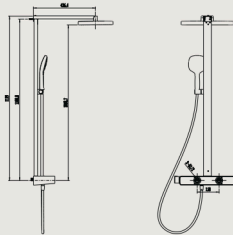

Thermostatic Square Panel Shower with Hydropowered Temperature Display - Gun Metal Finish (B383600)

PRODUCT CODE: RB.TRC.OBS200.BR.PH

FEATURES

- Mixer - PPSwaterway + ABS body
- Slider w/ shower holder- Plastic
- Shower head- Plastic
- Hand shower - Plastic
- Shower hose - PVC
- Finish - Gun Metal
- Easy clean shower spray

INCLUDED COMPONENTS & OTHER FEATURES

- Sedal Thermostatic cartridge, anti-scald 38°C safety stop
- 2-function shower head-360mm*240mm
- 3-function hand shower-120mm*120mm
- 1.50cm PVC shower hose 1/2"
- Height adjustable hand shower holder
- Overhead shower angle adjustable
- Pressure 1.5 ~ 5bar (Hydro power for temperature display needs at least 1.5bar, otherwise just need 0.5bar)

FLOW RATE: L/MIN

Water pressure	1bar	2bar	3bar	4bar	5bar
Rain shower	3.4	7.5	10.4	12.7	14.7
Hand shower	3.0	5.4	7.4	8.2	8.8

REMARKS

- Plating thickness passes AASS 24H test under lab conditions;

WARRANTY

- ROCELL BATHWARE guarantees a period of 2 years from the date of purchase against manufacturing defects.

TECHNICAL DRAWINGS

Royal Ceramics Lanka PLC.

No.20, R.A. De Mel Mawatha, Colombo 03, Sri Lanka.

☎ 076 6 223 344 ✉ info@rcl.lk 🌐 www.rocell.com

FOLLOW US

** Dimensions of fixtures are nominal and may vary within the range of tolerance. These measurements are subject to change or cancellation. No responsibility is assumed for use of superseded or voided leaflet.